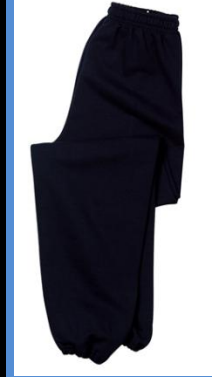

Available Colors
 Navy, Maroon, Sand, Royal Blue, Forest Green, Gold,
 Light Blue, Yellow Haze, Serene Green, Indigo Blue, Red,
 Orange, Black, Dark Chocolate

Item No.5
Gildan
Hooded Sweatshirt
 Heavy Blend

Youth Sizes
 S (6-8), M (10-12), L (14-16),
 XL (18-20)
Adult Sizes
 S- 5XL
Logo Options - A or B
 Logos are solid white

Price - \$22.00
 Add \$2.00 for 2XL – 5XL

Available Colors
 Navy, Maroon, Sand, Royal Blue, Forest Green, Gold,
 Light Blue, Yellow Haze, Serene Green, Indigo Blue, Red,
 Orange, Black, Dark Chocolate